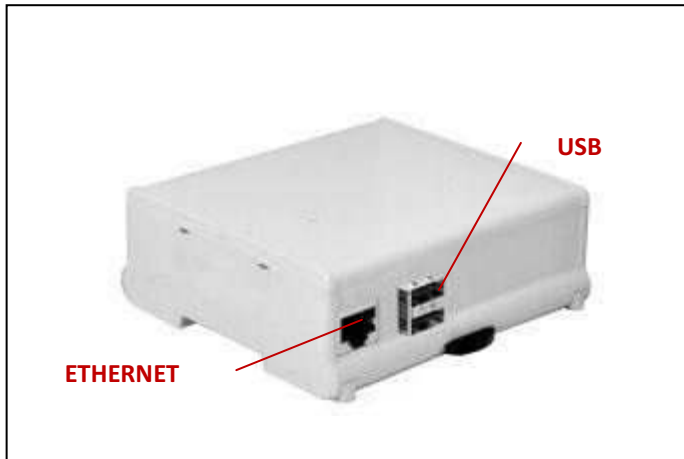

## MR6/BMX-R1

HOLES ON THE FRONT:      USB; ETHERNET  
HOLES ON THE REAR:      SD MEMORY; POWER SUPPLY