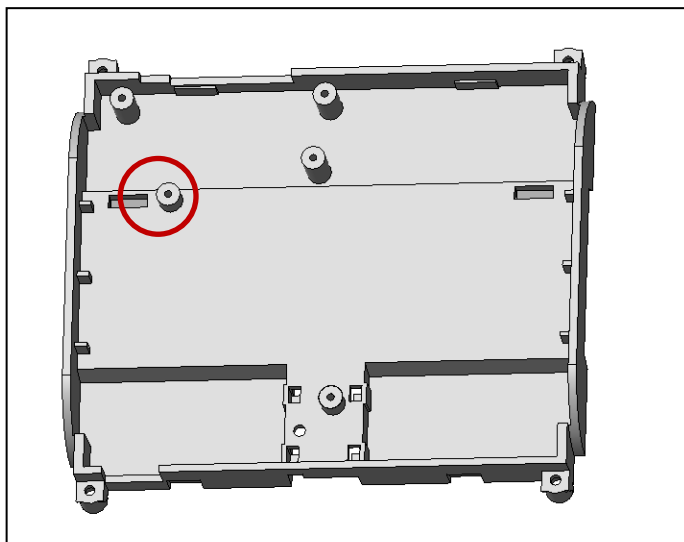

BASE FOR RASPBERRY – SCREW FASTENING