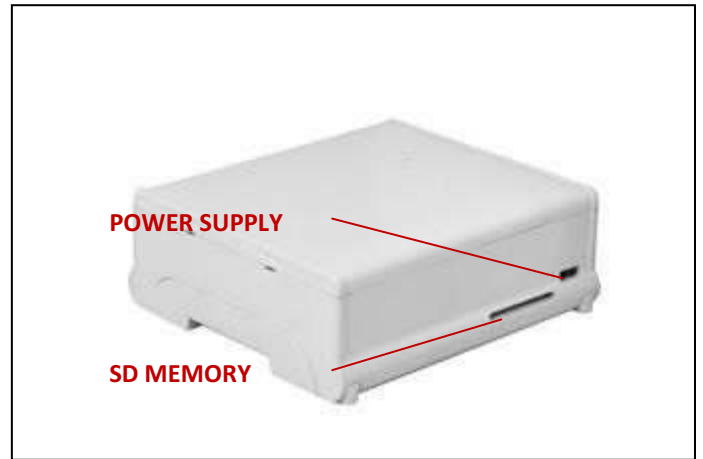

## MR6/BMX-R1

HOLES ON THE FRONT:      USB; ETHERNET  
HOLES ON THE REAR:      SD MEMORY; POWER SUPPLY