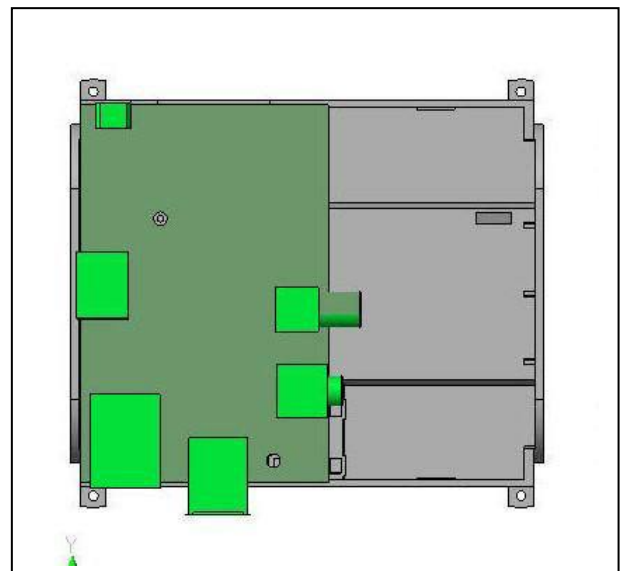

BASE FOR RASPBERRY – SCREW FASTENING