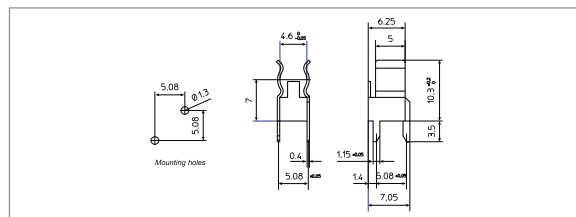

ACCESSORI ACCESSORIES

CT134 CONTATTI / CLIPS

Materiale / Material

Cu Zn 37

Trattamento galvanico / Plating

Ni + Sn