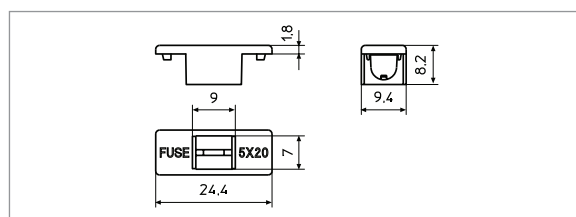

BS232 CAPPUCCIO / COVER

Materiale / Material

PA - UL94 VO

Colore standard / Standard colour

Verde / Green

Altri colori / Other colours

A richiesta / On demand

TABELLA DI CORRISPONDENZA DEGLI ACCESSORI ACCESSORIES CORRESPONDANCE TABLE

	PTF/15	PTF/15B	PTF/75	PTF/76	PTF/77	PTF/78
BS140NA	•	•				
BS140ANA	•	•				
BS232			•	•	•	•