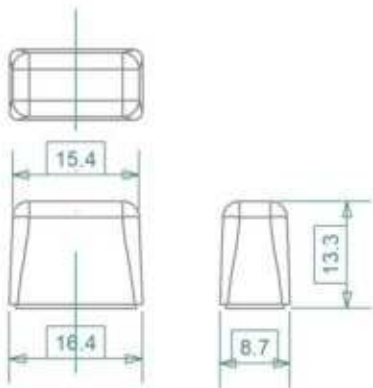

H7105

3D not to scale

H7120

F7000 series miniOTO blade fuse reference table:

Rating [A]	Color	Volt [V]	iMaXX Reference
3	Violet	32	F7003
4	Pink	32	F7004
5	Tan	32	F7005
7.5	Brown	32	F7075
10	Red	32	F7010
15	Blue	32	F7015
20	Yellow	32	F7020
25	Natural	32	F7025
30	Green	32	F7030

iMaXX ref.	Description
H7105	cover PP, for use on FH H7120 series, translucent
H7120	FH miniOTO assembled, 2,5mm ² red wire 1p, no cover
H1007	mounting bracket steel, for holders H7100 series

Revisions

Date	Type	Drawn	Date	Appr.
a 09/17	removed obsolete part number	Checked	09/17	BE
		Standards		
		Approved	09/17	AdH

Scale 1 : 1

Projection

Tolerance
± 0.2 mm unless
otherwise noted

Title

Drawing type

Drawing number