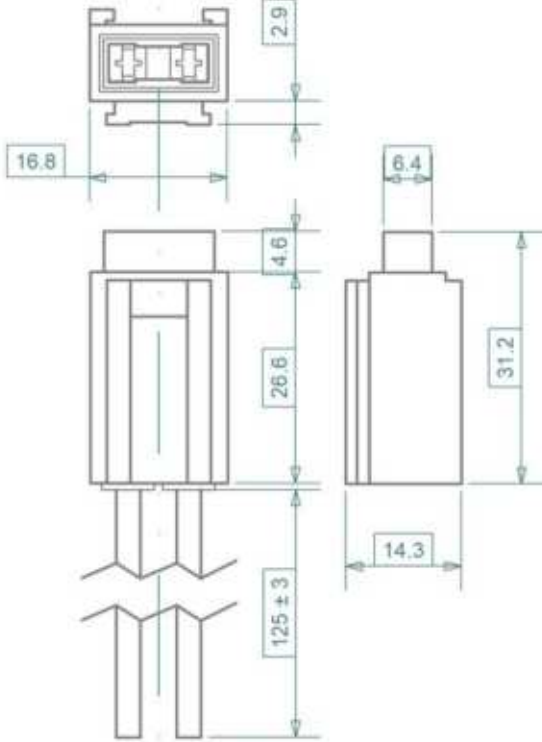

H7105

3D not to scale

H7120

F7000 series miniOTO blade fuse reference table:

Rating [A]	Color	Volt [V]	iMaXX Reference
3	Violet	32	F7003
4	Pink	32	F7004
5	Tan	32	F7005
7.5	Brown	32	F7075
10	Red	32	F7010
15	Blue	32	F7015
20	Yellow	32	F7020
25	Natural	32	F7025
30	Green	32	F7030

iMaXX ref.	Description
H7105	cover PP, for use on FH H7120 series, translucent
H7120	FH miniOTO assembled, 2,5mm ² red wire 1p, no cover
H1007	mounting bracket steel, for holders H7100 series

Revisions

Date	Type	Drawn	Date	Appr.
a 09/17	removed obsolete part number	Checked	09/17	BE
		Standards		
		Approved	09/17	AdH

Scale 1 : 1

Projection

Tolerance
± 0.2 mm unless
otherwise noted

Title

Drawing type

Drawing number